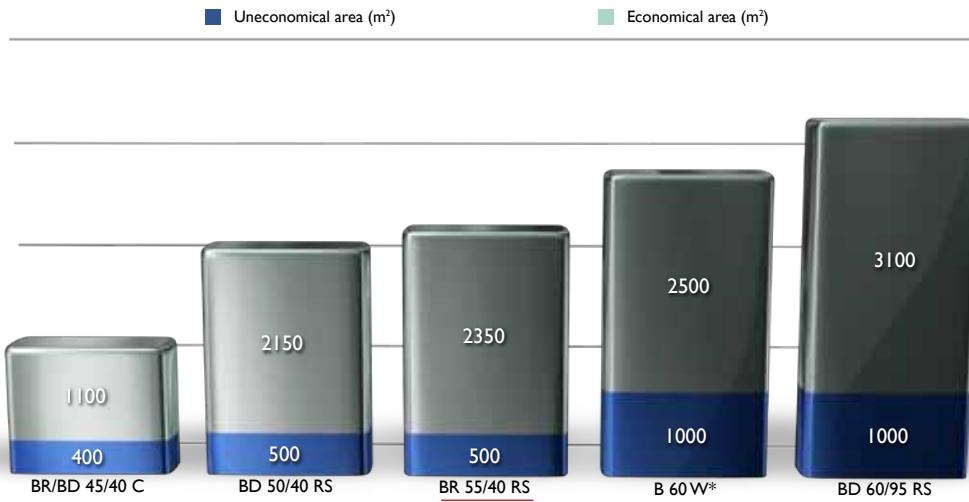

Range Comparison

Kärcher battery-powered Walk-behind and Step-on Scrubber Driers

*Compatible with interchangeable head system